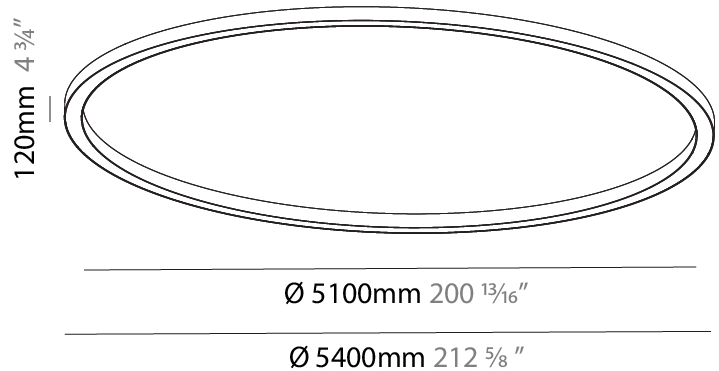

A32920- - -
base number   LED   Color   Finishes
                         Dimming   Temperature   (Diamond)

1. To build a product code in our configurator select the specify button on the base model # product page
2. To build a manual product code on this datasheet choose from the options listed below in blue font and add the suffix to the base model #

GENERAL

Series: Glorious
Subseries: Glorious
Brand: Prolicht
Division: Architectural
Mounting Type: Surface
Mounting Location: Ceiling

PHYSICAL

Diameter (mm): 5400
Diameter (in): 212 ⁵/₈
Height (mm): 120
Height (in): 4 ³/₄
Light Distribution: Direct
Weight (kg): 68
Weight (lbs): 149.6
Diffuser: PMMA - Opal
Fixture Finish: SSR / BKV / CWI / CRY / HAB / UFT / ITA / RUA / FTG / MYG / LOD / PUS / FRO / FUP / KIA / POP / BLS / SPG / MEY / GOH / GUM / CHC / COM / ABZ / JAG / OBR / MOS / ROR
Fixture Material: Aluminum

ELECTRICAL

Lamp Type: LED (Zhaga Standard)
Input Wattage (W): 280
Total Output Wattage (W): 224 / 179.2 (3500K)
Dimming: Non-Dimming / Phase Dimming (120Vac only) / 0-10V Dimming
Driver Included: Yes
Driver Location: Integrated
Driver Type: Constant Current - 120 / 277Vac
Driver Class: Class 2
Input Voltage (V): 120 - 277
Constant Current (MA): 350 / 800 (3500K)

LED

Color Temperature (°K): 3000 / 3500 / 4000
Max. Delivered Lumen (lm): 25840 / 26754 / 27300
CRI: >80 CRI
Efficiency (%): 65
Lamp Life (hrs): 50000

OPTICAL

RATINGS AND CERTIFICATIONS

Certified By: Certified for North American Standards
IP rating: IP20